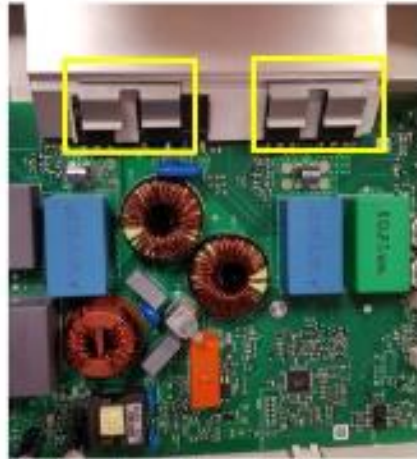

Service Note

Short-circuit inductors test / test corto-circuito induttori

NIKOLATESLA

TEST SHORT-CIRCUIT / TEST DEL CORTO CIRCUITO

This test is useful to understand the correct working of induction modules, in the case in which the hob is working, but it does not supply power / Questo test è utile per capire il corretto funzionamento dei moduli ad induzione, nel caso in cui il piano di cottura funzioni, ma non fornisce alimentazione.

An aerial view of a city skyline, likely New York City, with a prominent geometric overlay of semi-transparent triangles in shades of red and blue. The Empire State Building is visible in the center. The elica logo is centered in the upper half of the image.